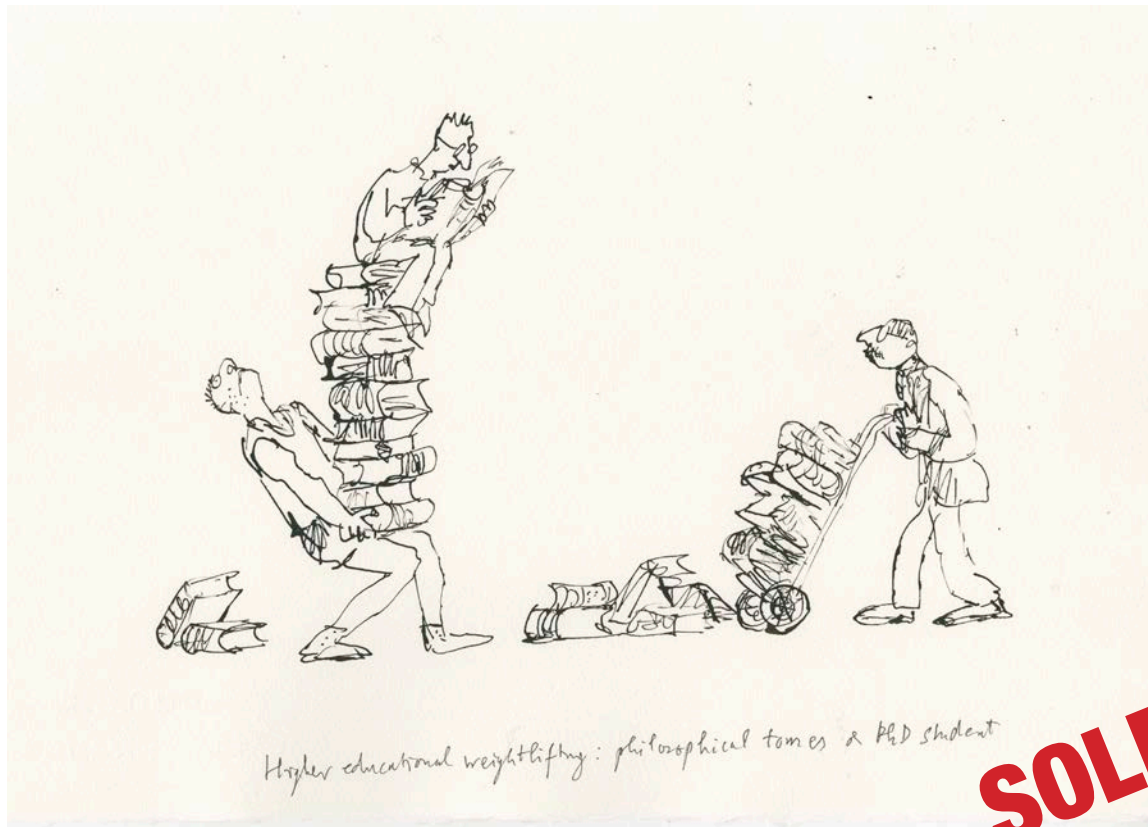

SOLD

The Alternative Sports Olympics #8, 2018

Pen and ink on Aquarelle Arches fin watercolour paper

Artwork size: 380 x 275mm

Framed size 530 x 440 x 25mm

Frame comes with mirror plates

Ref: SP212/8

Price £2450 (ex VAT)