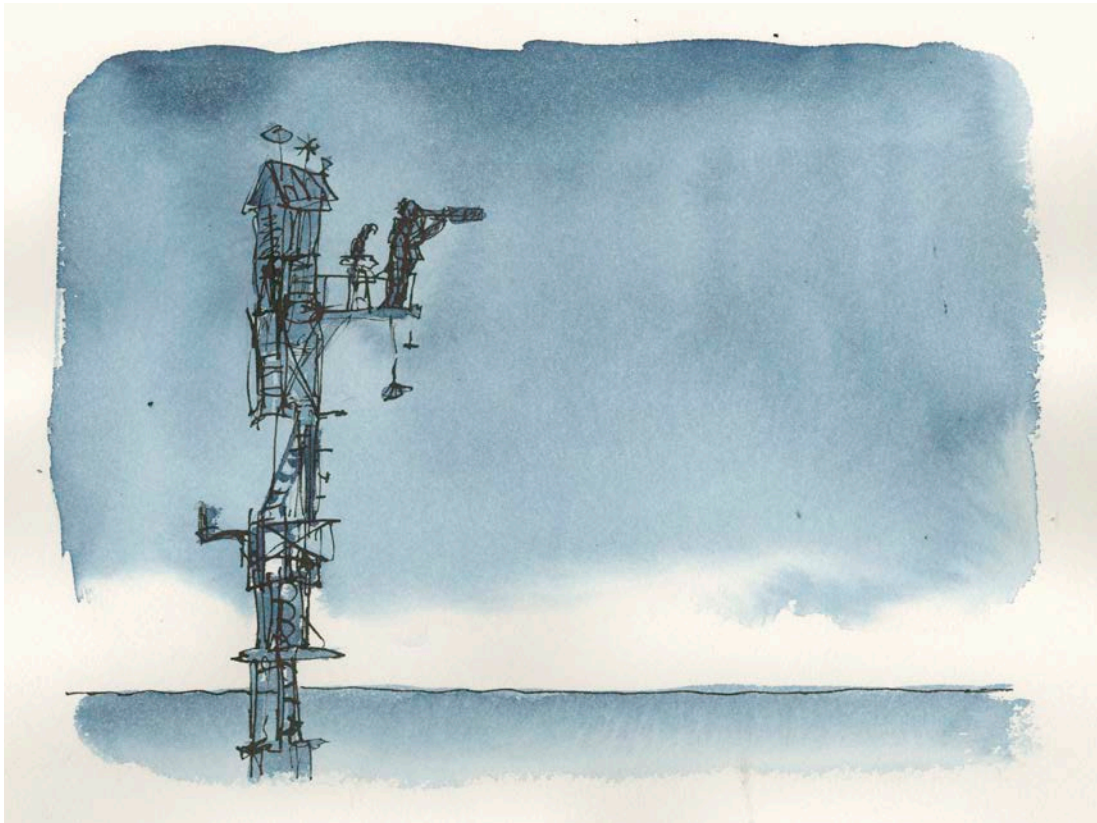

ALSO AVAILABLE (NOT DISPLAYED)

Scenes at Twilight #13, 2017

Pen, ink and watercolour wash on Aquarelle Arches fin watercolour paper

Artwork size: 320 x 250mm

Framed size 485 x 385 x 35mm

Ref: LP188/13

Price £3800 (ex VAT)