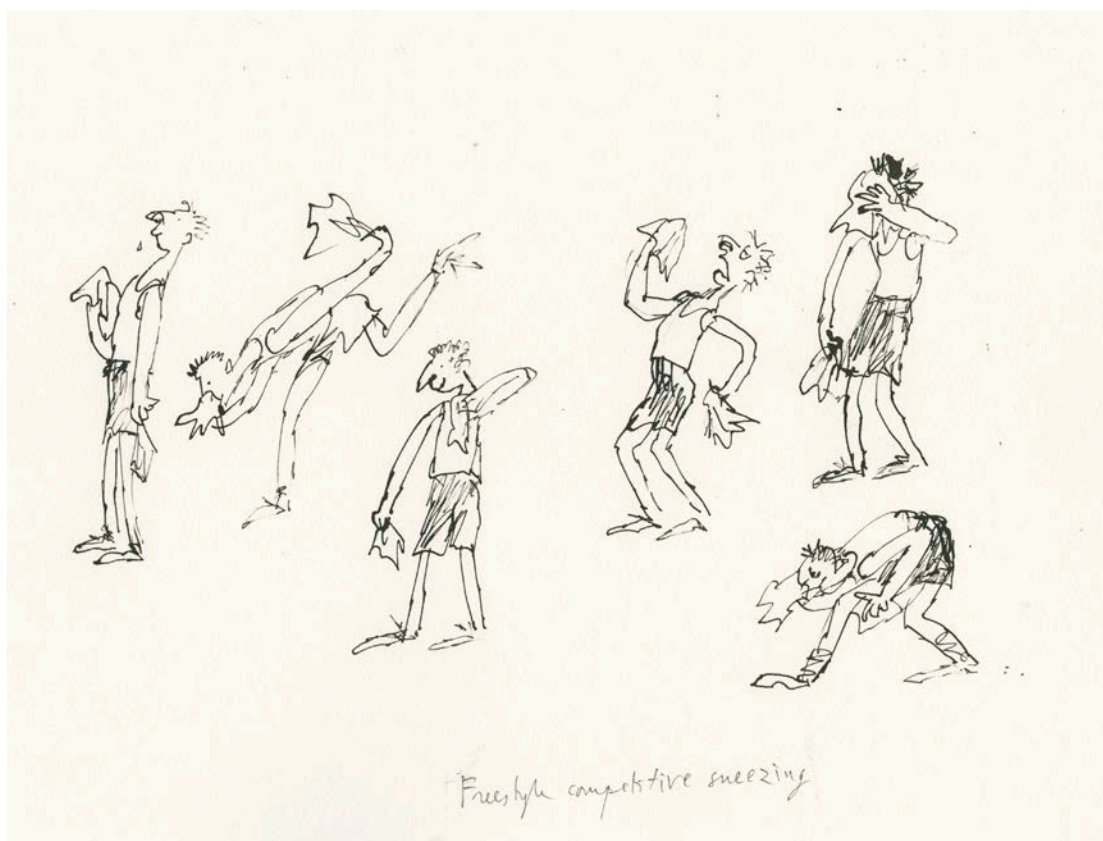

Artwork size: 245 x 255mm

Framed size 395 x 475 x 35mm

Ref: LP198/19

Price £3700 (ex VAT)

The Alternative Sports Olympics

All artwork has been signed or initialled by the artist

The Alternative Sports Olympics #1, 2018