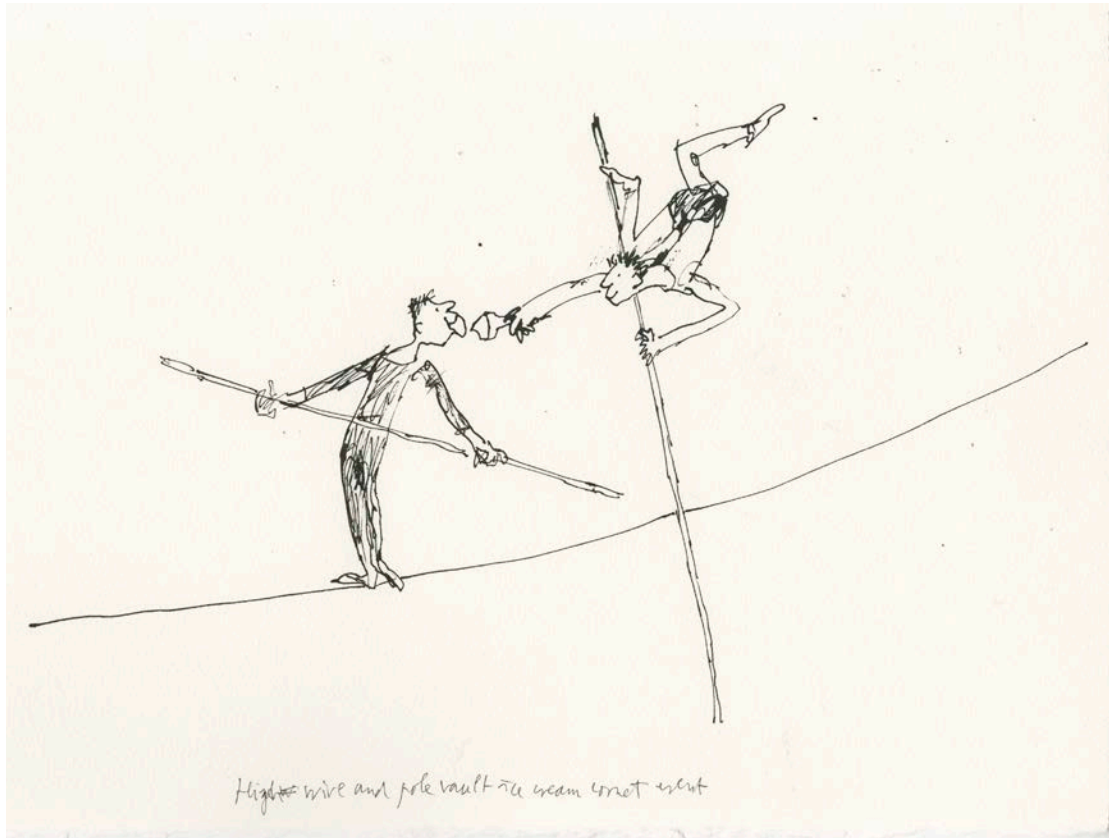

Pen and ink on Aquarelle Arches fin watercolour paper

Artwork size: 385 x 290mm

Unframed

Ref: SP212/2

Price £2000 (ex VAT)

ALSO AVAILABLE (NOT DISPLAYED)

The Alternative Sports Olympics #3, 2018

Pen and ink on Aquarelle Arches fin watercolour paper