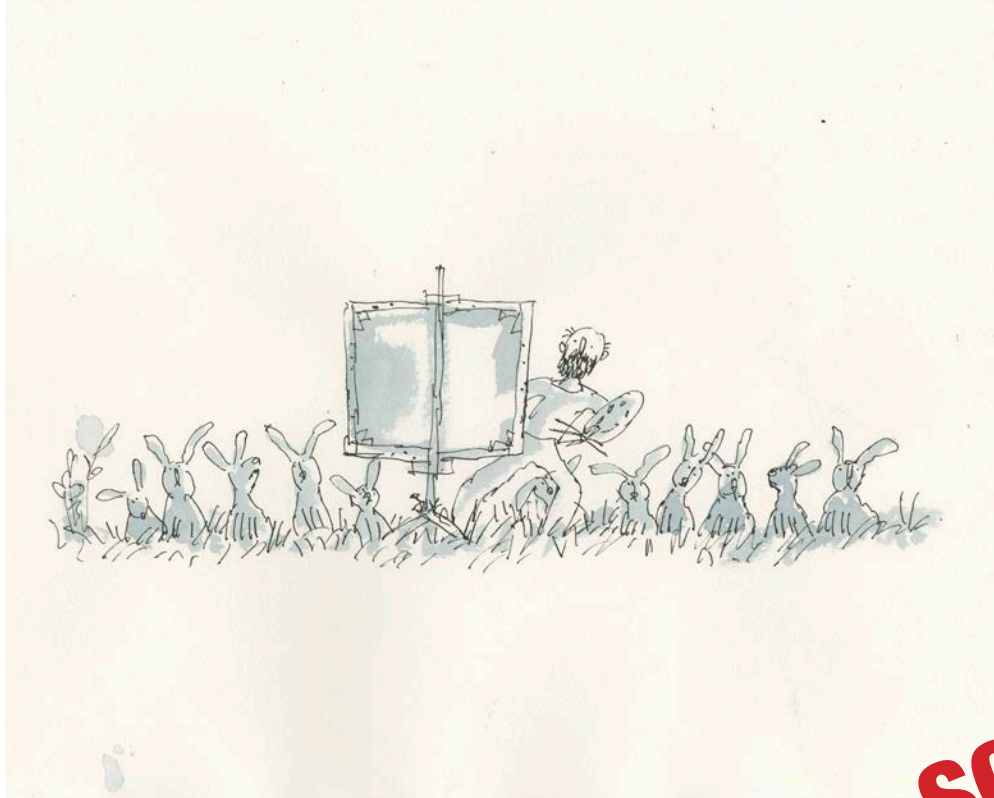

Artwork size: 375 x 285mm

Framed size: 530 x 430 x 25mm

Frame comes with mirror plates

Ref: SP220/4

Price £3000 (ex VAT)

SOLD

SOLD

Wildlife Artists of the Year #3, 2019