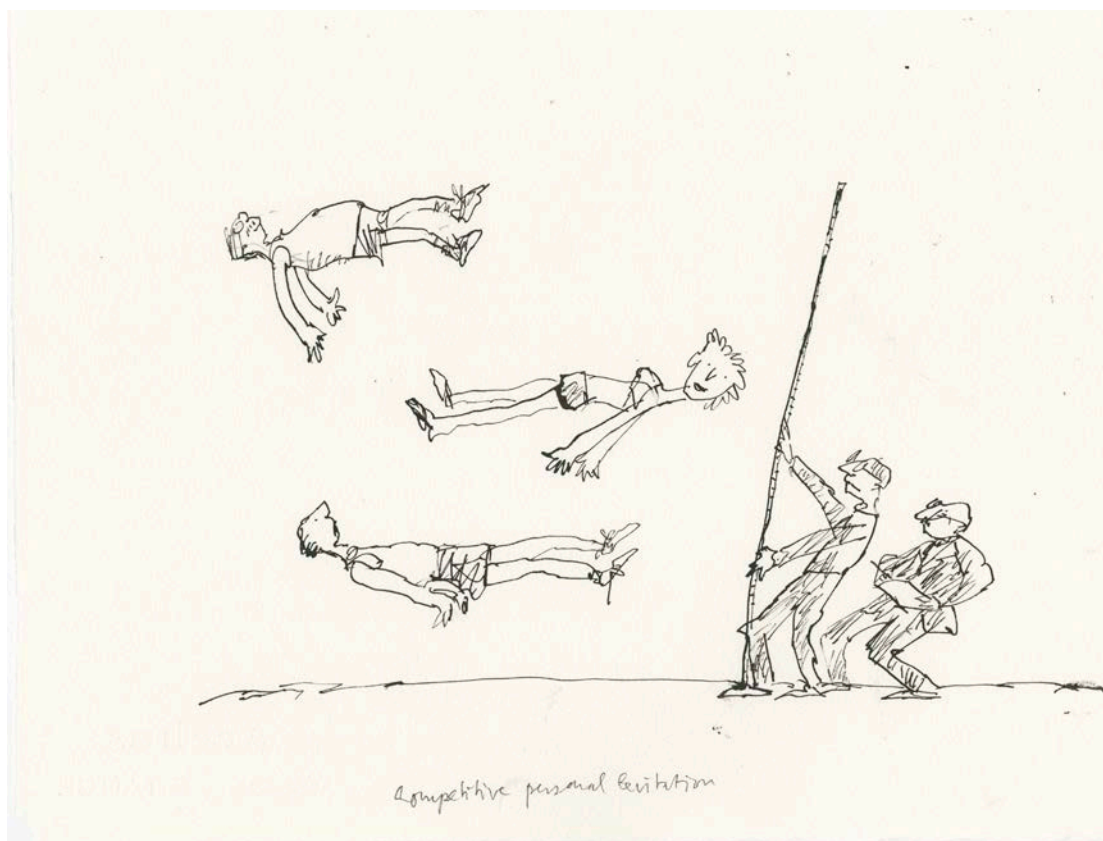

The Alternative Sports Olympics #5, 2018

Pen and ink on Aquarelle Arches fin watercolour paper

Artwork size: 385 x 295mm

Framed size 530 x 440 x 25mm

Frame comes with mirror plates

Ref: SP212/5

Price £2450 (ex VAT)