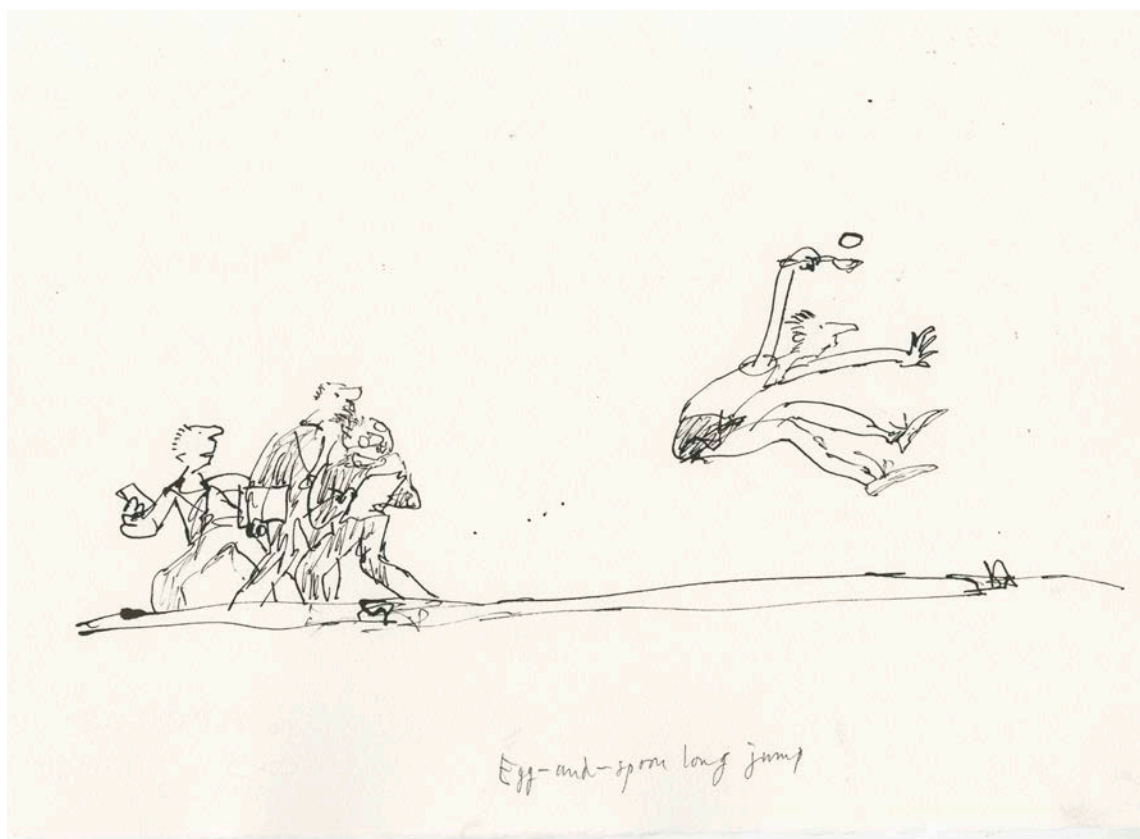

The Alternative Sports Olympics #6, 2018

Pen and ink on Aquarelle Arches fin watercolour paper

Artwork size: 380 x 285mm

Framed size 530 x 440 x 25mm

Frame comes with mirror plates

Ref: SP212/6

Price £2450 (ex VAT)