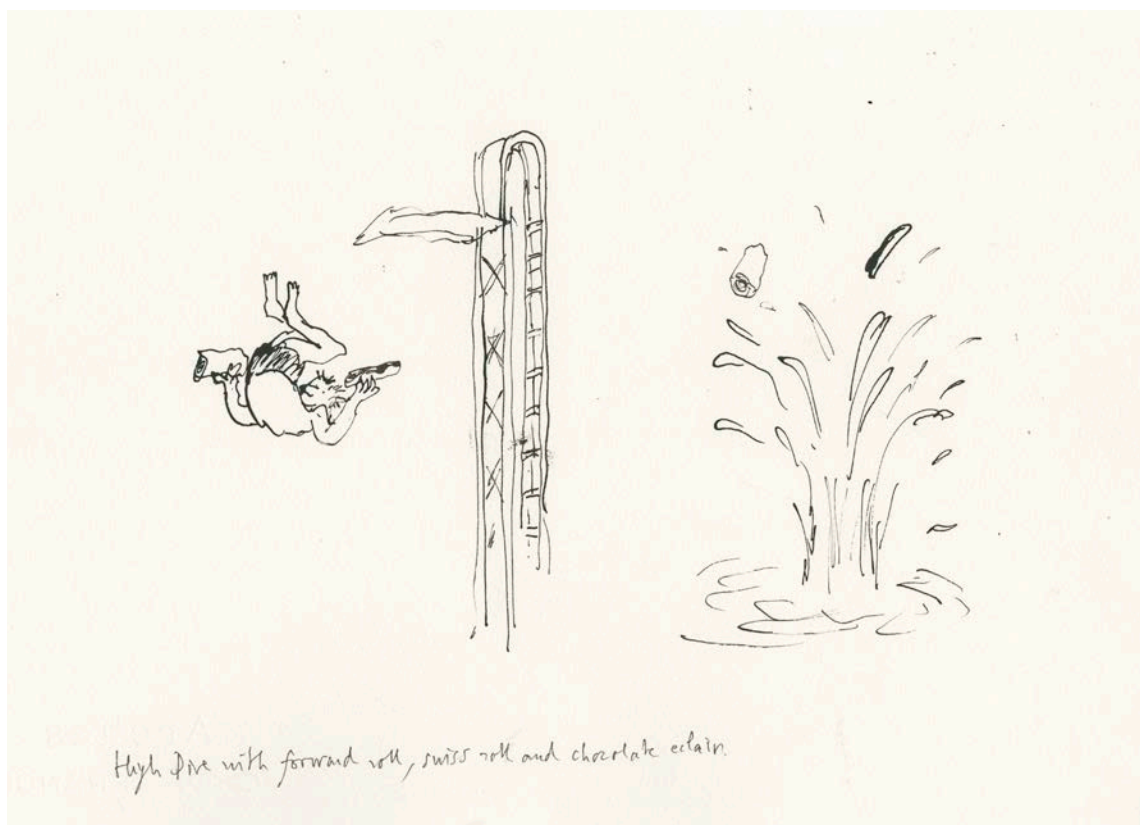

The Alternative Sports Olympics #9, 2018

Pen and ink on Aquarelle Arches fin watercolour paper

Artwork size: 395 x 280mm

Framed size 530 x 440 x 25mm

Frame comes with mirror plates

Ref: SP212/9

Price £2450 (ex VAT)