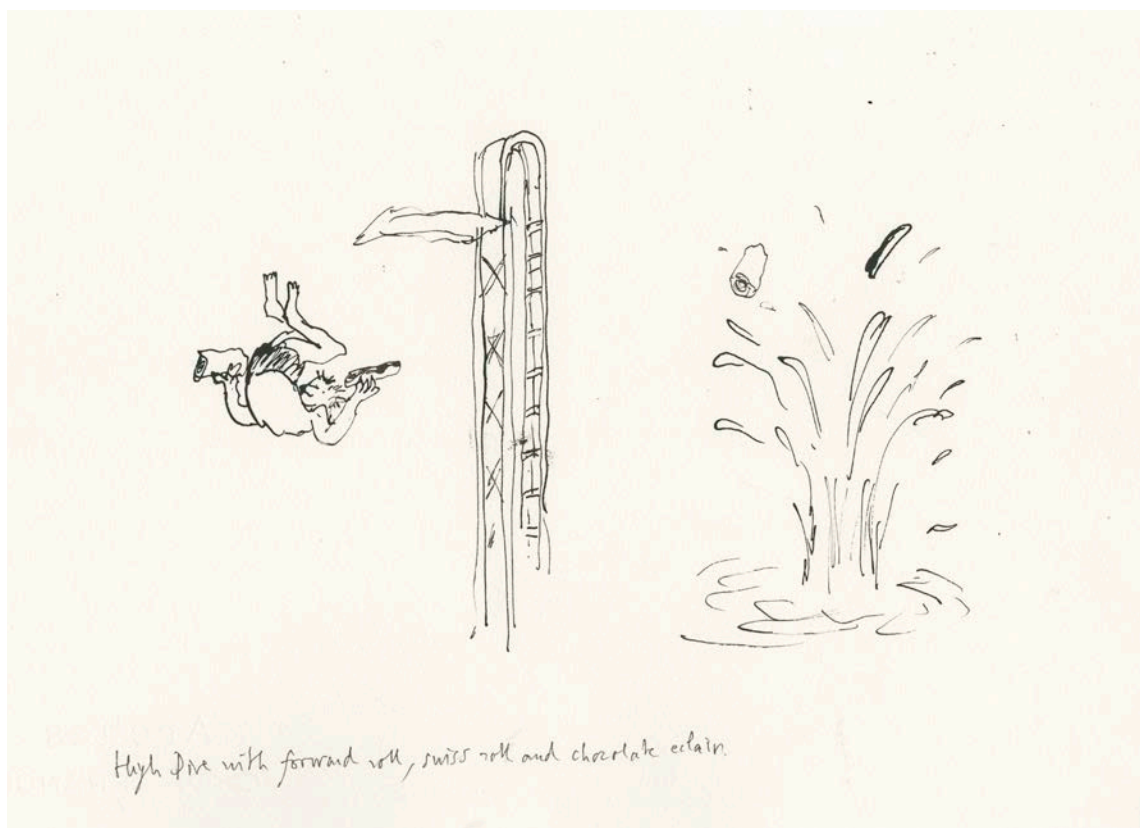

The Alternative Sports Olympics #9, 2018

Pen and ink on Aquarelle Arches fin watercolour paper

Artwork size: 395 x 280mm

Framed size 530 x 440 x 25mm

Frame comes with mirror plates

Ref: SP212/9

Price £2450 (ex VAT)