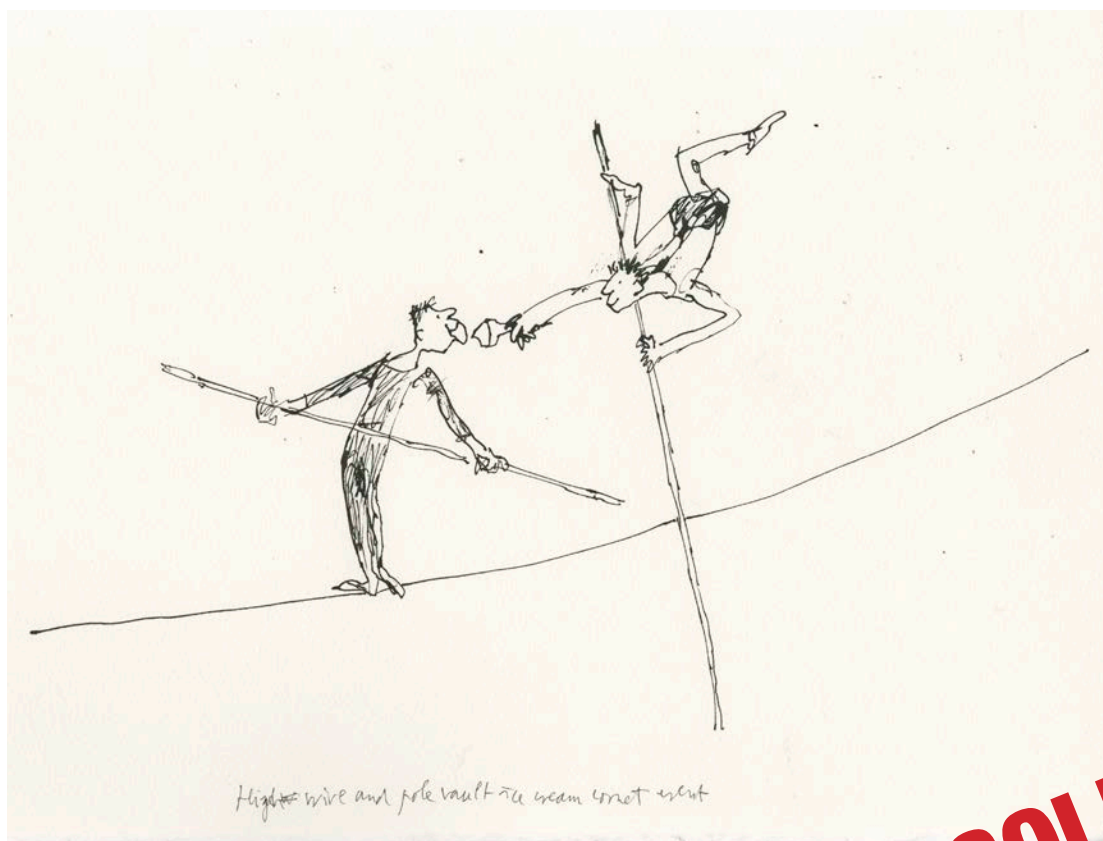

Pen and ink on Aquarelle Arches fin watercolour paper

Artwork size: 385 x 290mm

Unframed

Ref: SP212/2

Price £2000 (ex VAT)

ALSO AVAILABLE (NOT DISPLAYED)

SOLD

The Alternative Sports Olympics #3, 2018